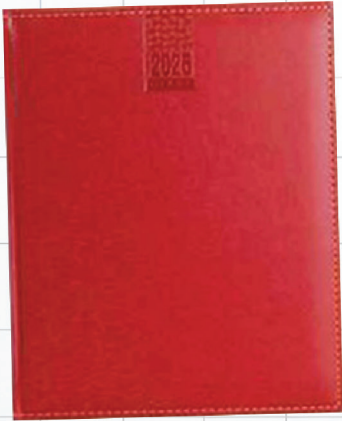

EXECUTIVE WEEKLY DIARIES

Code No : EXW31-2025

Code No : EXW32-2025